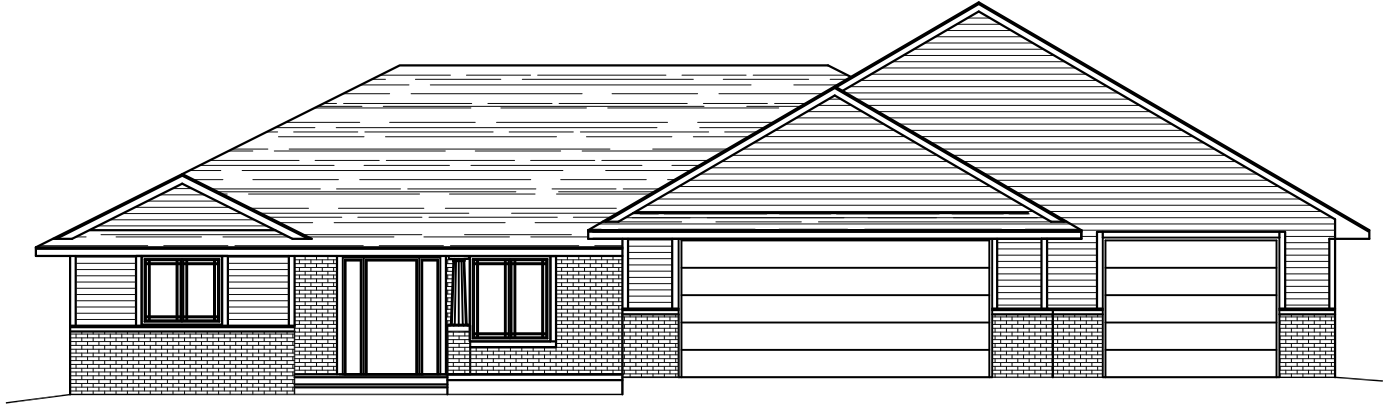

# SEYMOUR LUMBER OF WISCONSIN INC.

208 W Wisconsin St  
Seymour, WI 54165  
(920) 833-2324

Plan # 1203-100  
Square Feet 2285  
Bedrooms 3  
Baths 2.5  
Width 74'  
Depth 66'-6"