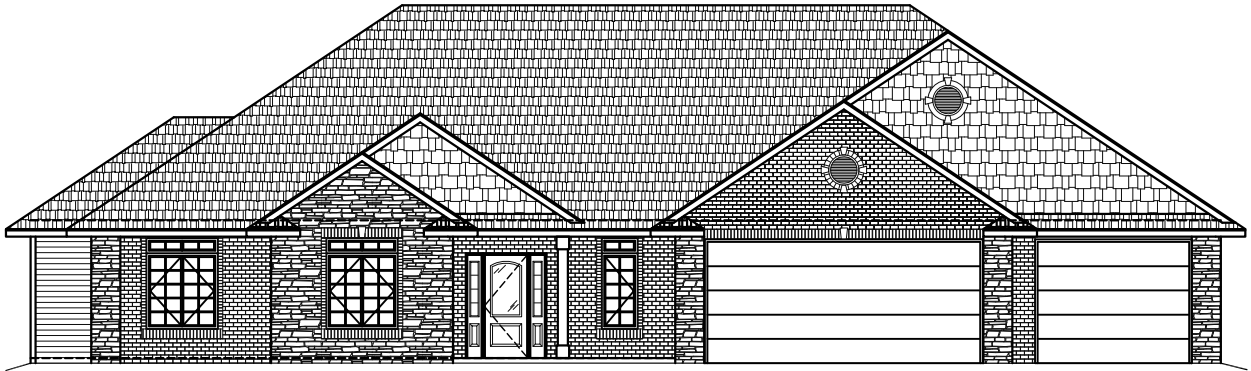

Materials
Plans

Appliances
Millwork

SEYMOUR LUMBER OF WISCONSIN INC.

208 W Wisconsin St
Seymour, WI 54165
(920) 833-2324

Plan # A4874
Square Feet 2166
Bedrooms 3
Baths 2.5
Width 78'-6"
Depth 58'-6"